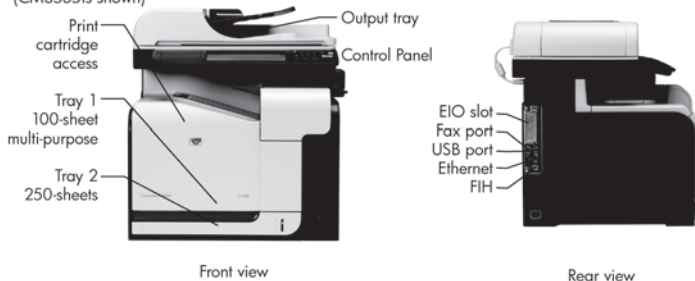

¹ Exact speed varies depending on the system configuration, software application and document complexity.

HP Color LaserJet CM3530 MFP series (CM3535fs shown)